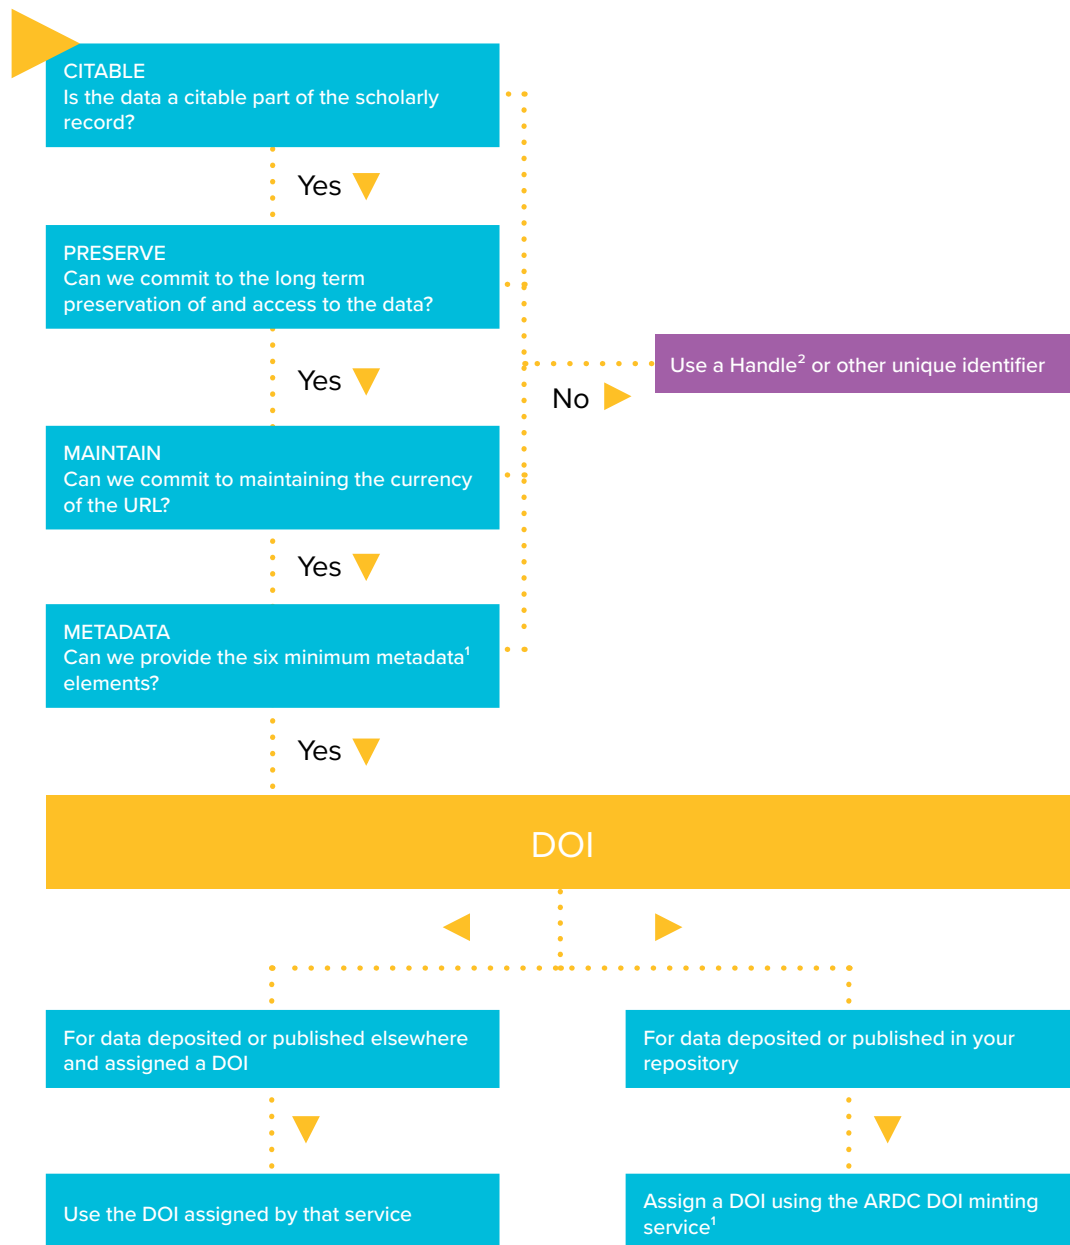

Digital Object Identifiers (DOIs)

A pathfinder for data managers

Australian publicly funded research organisations and government agencies may use the ARDC DOI service¹ to mint DOIs for data. Data includes data and associated workflows, software, models, and grey literature.